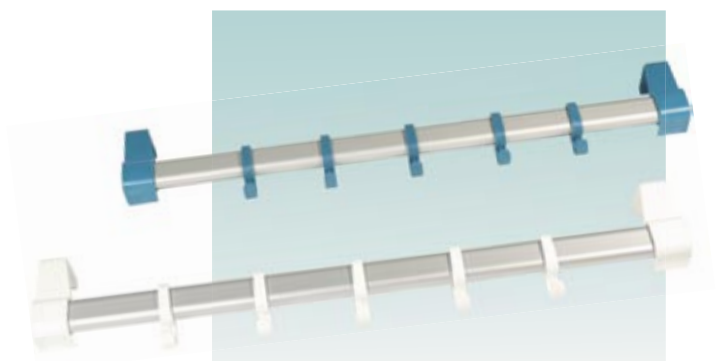

**Türgarderobe „Stabilo“
mit Aluminiumrohr und 5 Haken
Art.-Nr. 3448**

VE 27 Stück im Karton

*Door coatrack "Stabilo"
with aluminium tube and 5 hooks
Item No. 3448*

packaging unit 27 pieces in cardboard box

Hugo Stiehl GmbH Kunststoffverarbeitung

Gerichtsstraße 140

09474 Crottendorf / Erzgebirge

Telefon 037344 763-0

Telefax 037344 763-23

info@hugostiehl.de

www.hugostiehl.de