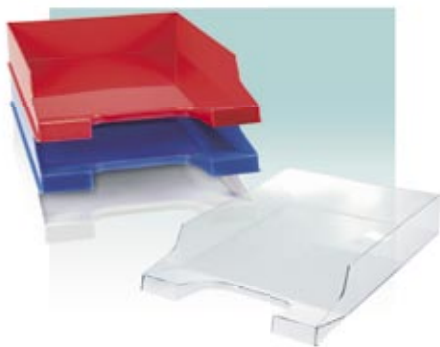

**Briefablagebox
Art.-Nr. 3897**

aus PS glasklar oder farbig
VE 20 Stück im Karton

*Letter filing box
Item No. 3897*

*polystyrene, crystal clear or coloured
packaging unit 20 pieces in cardboard box*